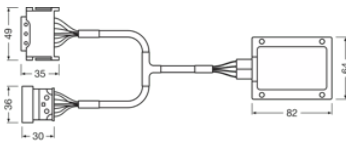

### Physical Attributes & Dimensions

Product weight	220.80 g
Length	82.0 mm