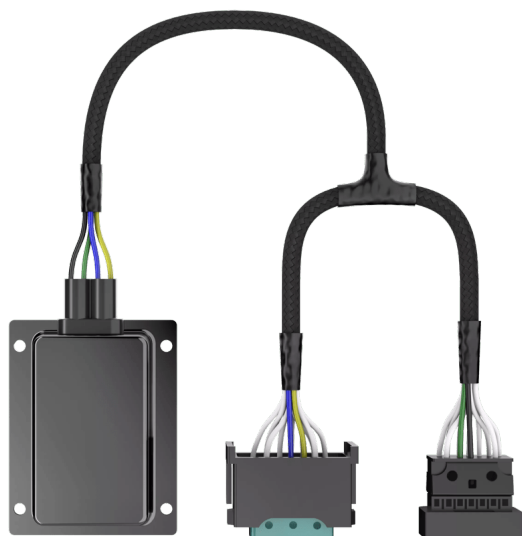

# LEDDriving SMART CANBUS (OFFROAD) LEDSC03

Accessories for LED retrofit lamps

**Error message free**

Bypasses the vehicle's error detection

**Robust and resistant**

No disturbing flickering in the headlamp

**Duopack**

Two Canbus in one box

### Convert from halogen to LED with original OSRAM accessories

Some vehicles report a fault in the exterior lighting when LED lamps are used. With the OSRAM LEDDriving Smart Canbus series, potential error messages in the on-board system are avoided. These error messages can occur when converting to LED lamps, as these have a lower current consumption than, for example, halogen lamps and therefore the vehicle's existing fault detection mechanism will be activated. Only the combination of OSRAM LED lamps in conjunction with the official OSRAM accessories - LEDDriving ADAPTER, LEDDriving SMART CANBUS, LEDDriving CAPS and LEDDriving ERROR CANCELER is approved for the operation of our LED lamps. Details, in particular on the combination of OSRAM accessories and the street-legal<sup>1)</sup> NIGHT BREAKER LED and TRUCKSTAR LED lamps, can be found on the respective product pages under: NIGHT BREAKER LED Kompatibilitätslisten | Automotive (osram.de) or Automotive | OSRAM Automotive