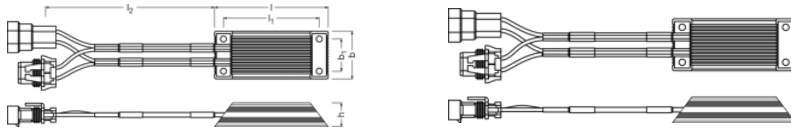

Product datasheet

Technical data

Product information

Application (Category and Product specific)	Accessories for LED retrofits
---	-------------------------------

General Product Information

Global order reference	LEDSC06-2HB
Product remark	High Beam, Low Beam, Fog Light, 12V, H10-LED, HB3-LED, HB4-LED, H16-LED Lamps

Electrical Data

Nominal wattage	15.00 W
-----------------	---------

Physical Attributes & Dimensions

Product weight	140.00 g
Length	95.0 mm

Lifetime Data

Lifespan B3	2500 hr
Lifespan Tc	2500 hr

Capabilities