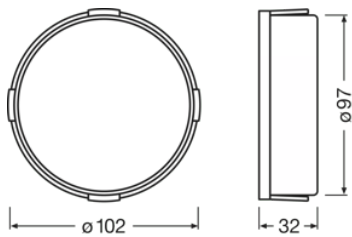

Global order reference	LEDCAP04
------------------------	----------

Physical Attributes & Dimensions

Diameter	97.0 mm
Diameter	97.0 mm
Product weight	50.00 g

Capabilities

Technology	LED accessories
------------	-----------------

Logistical Data

Product code	Product description	Packaging unit (Pieces/Unit)	Dimensions (length x width x height)	Volume	Gross weight
4062172278560	LEDriving CAP 04	Folding carton box 2	101 mm x 101 mm x 101 mm	1.03 dm ³	106.00 g
4062172278577	LEDriving CAP 04	Shipping carton box 8	415 mm x 109 mm x 134 mm	6.06 dm ³	552.00 g

Product datasheet

The mentioned product code describes the smallest quantity unit which can be ordered. One shipping unit can contain one or more single products. When placing an order, for the quantity please enter single or multiples of a shipping unit.