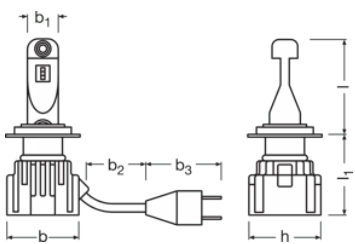

### Physical Attributes & Dimensions

Length	81.3 mm
Diameter	13.8 mm
Product weight	56.00 g
Lamp base	-