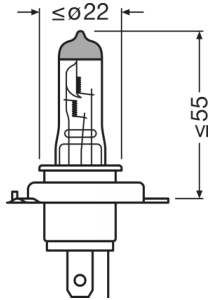

Electrical Data

Power input	75 / 68 W ¹⁾
Nominal voltage	12.0 V
Nominal wattage	60/55 W
Test voltage	13.2 V

¹⁾ Maximum

Photometric Data

Nominal luminous flux	1650/1000 lm
Luminous flux tolerance	±12 / ±15 %

Physical Attributes & Dimensions

Diameter	13.0 mm
Product weight	21.30 g
Length	82.0 mm
Lamp base	P43t

Lifetime Data

Lifespan B3	80 / 200 hr ¹⁾
Lifespan Tc	160 / 400 hr ¹⁾

Product datasheet

¹⁾ Filament 1 / Filament 2