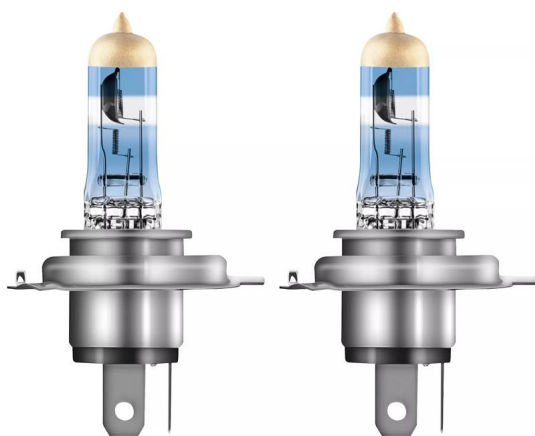

NIGHT BREAKER 220 H4

Brightest OSRAM halogen light

Up to 220% more brightness

More light allows to see farther and therefore react sooner compared to the minimum legal standard

Up to 150m long beam

Better visibility

Gold cap

Modern look

The most powerful halogen light from OSRAM

Enter the next light level: With NIGHT BREAKER 220 – the brightest halogen automotive light from OSRAM! These cutting-edge headlight lamps impress with up to 220% more brightness and up to 20% whiter light compared to the minimum legal standard and generate an up to 150m long beam. More light and improved visibility can help drivers identify and react to traffic hazards more quickly. The ideal lamp for drivers who appreciate the difference that powerful automotive lighting makes. Available in H4, H7 and H11 with a new gold cap.¹⁾ Measured in headlamps. Compared to minimum ECE R112 requirements.

Physical Attributes & Dimensions

Diameter	13.0 mm
Product weight	21.30 g
Length	82.0 mm
Lamp base	P43t

Lifetime Data

Lifespan B3	80 / 200 hr ¹⁾
Lifespan Tc	160 / 400 hr ¹⁾

Product datasheet

¹⁾ Filament 1 / Filament 2