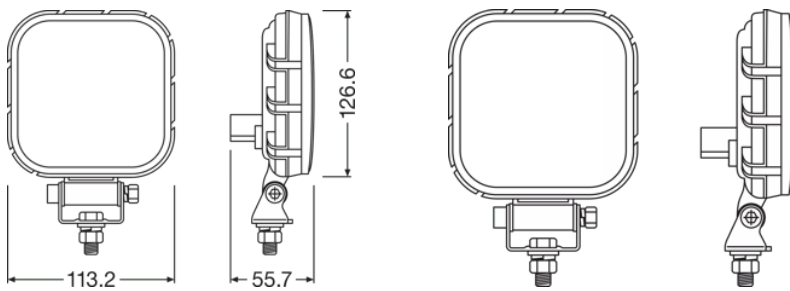

Product datasheet

Technical data

Product information

Application (Category and Product specific)	Additional reversing light
---	----------------------------

General Product Information

Global order reference	LEDDL109-WD
------------------------	-------------

Electrical Data

Nominal voltage	12/24 V
Nominal wattage	15 W
Test voltage	13.2 V

Photometric Data

Nominal luminous flux	1100 lm
Color temperature	6000 K

Physical Attributes & Dimensions

Product weight	400.00 g
Length	113.0 mm
Width	56.0 mm
Height	146.0 mm