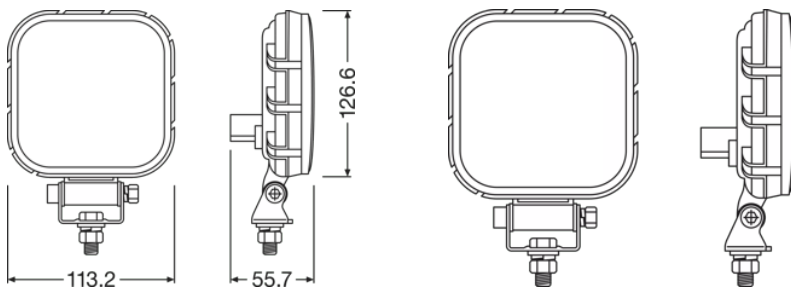

Product datasheet

Technical data

Product information

Application (Category and Product specific)	Additional reversing light
---	----------------------------

General Product Information

Global order reference	LEDDL109-WD
------------------------	-------------

Electrical Data

Nominal voltage	12/24 V
Nominal wattage	15 W
Test voltage	13.2 V

Photometric Data

Nominal luminous flux	1100 lm
Color temperature	6000 K

Physical Attributes & Dimensions

Product weight	400.00 g
Length	113.0 mm
Width	56.0 mm
Height	146.0 mm

Lifetime Data

Lifespan Tc	5000 hr
Guarantee	5 years

Additional product data

Connector to lamp	DT Connector
-------------------	--------------

Product datasheet

4062172105736	Reversing FX120S-WD	Folding carton box 1	132 mm x 72 mm x 152 mm	1.45 dm ³	447.00 g
4062172105743	Reversing FX120S-WD	Shipping carton box 8	305 mm x 280 mm x 175 mm	14.95 dm ³	4400.00 g