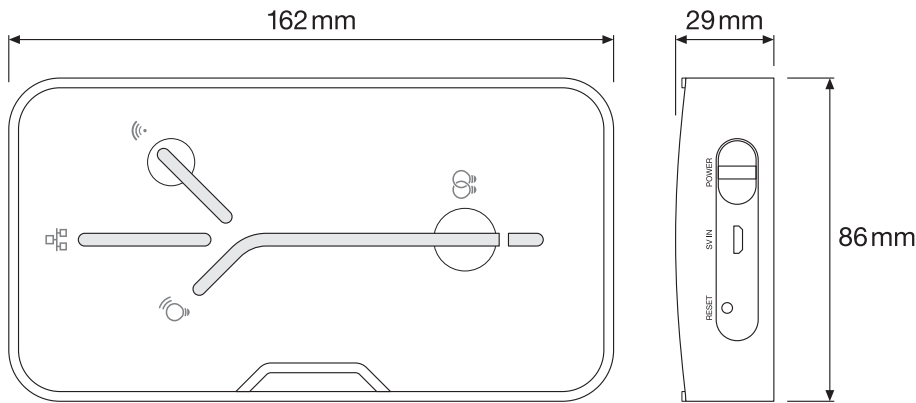

# LIGHTIFY™ Pro Gateway

**NOT FOR PRINT PRODUCTION!**  
本品不可印刷生产

**WARNING:**

This PDF file is for reference only and not to be used for the creation of production art. Colour printouts and screen displays should not be used for colour approval as they may vary from device to device. The values for this file are defined in either spot color (PMS), HKS, or in process color (CMYK).