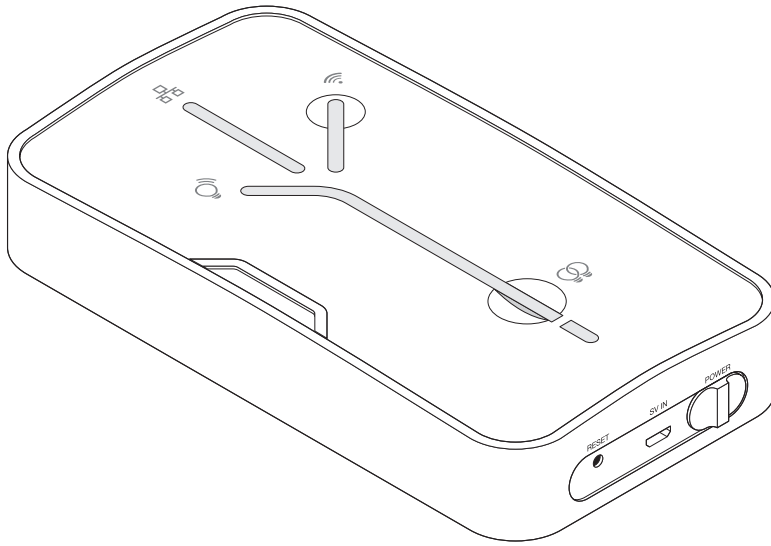

# LIGHTIFY™ Pro Gateway

**NOT FOR PRINT PRODUCTION!**  
本品不可印刷生产

**WARNING:**

This PDF file is for reference only and not to be used for the creation of production art. Colour printouts and screen displays should not be used for colour approval as they may vary from device to device. The values for this file are defined in either spot color (PMS), HKS, or in process color (CMYK).