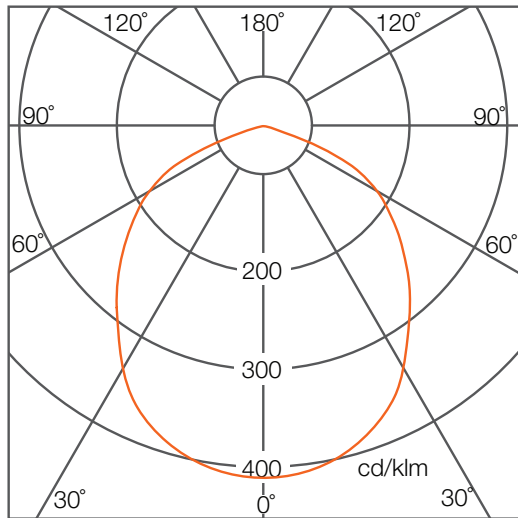

10/16 V1.0 · Specifications are subject to change without notice. Errors and omission excepted, always make sure to use the most recent release.

LUXCOMFO™ LED Flood Light

Dimensions

20W / 30W

60W

Dimensions

	20W / 30W	60W
L	195mm	312mm
W	165mm	259mm
H	47mm	61mm
L1	N/A	305mm
L2	100mm	166mm
W1	117mm	187mm
MD1	93mm	105mm
MD2	83mm	71mm
R	4.3mm	6.3mm

LUXCOMFO™ LED Flood Light

Photometrics

Light Distribution Curve (3000K, 4000K, 5700K)