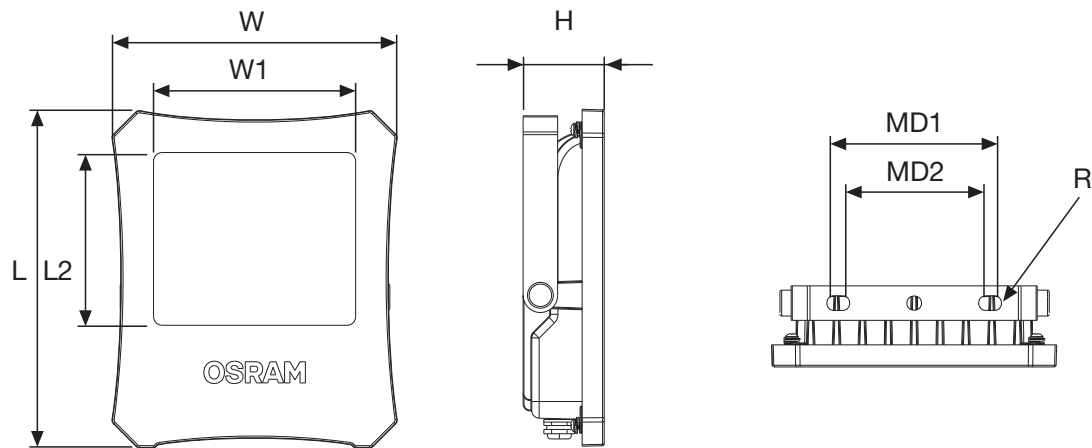

10/16 V1.0 · Specifications are subject to change without notice. Errors and omission excepted, always make sure to use the most recent release.

LUXCOMFO™ LED Flood Light

Dimensions

20W / 30W

60W

Dimensions