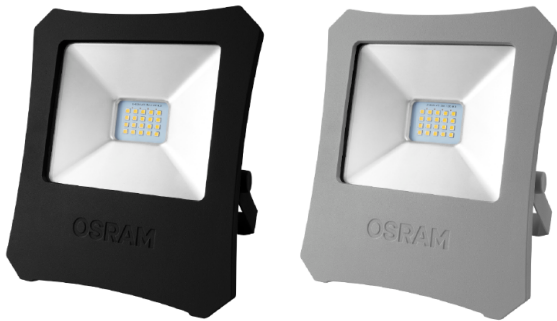

LUXCOMFO™ LED Flood Light

Datasheet

LUXCOMFO™ LED Flood Light is a very cost-effective LED flood light series. The IP65 outdoor rated flood lights are designed to replace traditional halogen lamps with excellent energy and cost savings. Robust design makes it slim and nice look but strong and IP65 protected. The durable construction and long lifetime offer big savings in maintenance costs when compared to traditional lamps for buildings façades and flood lighting.

Benefits

Energy saving

- Perfect substitution for halogen lights
- Excellent brightness and low energy consumption, ideal for replacing traditional halogen lamps

Elegant design

- Customized cover with different color to hide luminaire in daytime

High reliability and low maintenance cost

- 30,000hrs long lifetime
- Test proven IP65 dust and water ingress rating

Flexible mounting options

- Adjustable luminaire allow almost infinite mounting position with no mounting height limitation

Applications

- Warehouses
- Workshops
- Public areas
- Offices
- Shops
- Residential areas

LUXCOMFO™ LED Flood Light

Technical Data

Optical Specifications

		20W	30W	60W
Luminous Flux	3000K	1600 lm	2000 lm	4200 lm
	4000K	1650 lm	2050 lm	4300 lm
	5700K	1700 lm	2100 lm	4400 lm
Efficacy	3000K	80 lm/W	67 lm/W	70 lm/W
	4000K	83 lm/W	68 lm/W	72 lm/W
	5700K	85 lm/W	70 lm/W	73 lm/W
CCT		3000K, 4000K, 5700K		
CRI		80		
Beam Angle		120°		