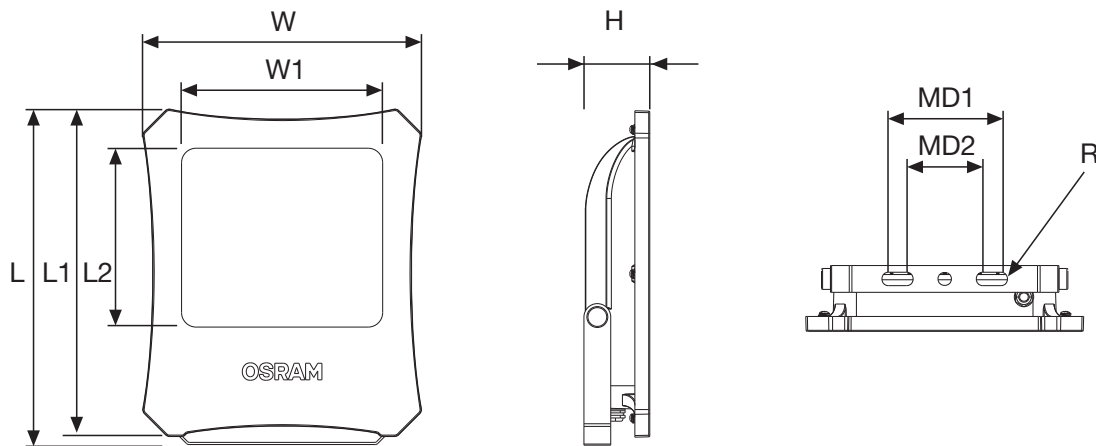

10/16 V1.0 · Specifications are subject to change without notice. Errors and omission excepted, always make sure to use the most recent release.

LUXCOMFO™ LED Flood Light

Dimensions

20W / 30W

60W

Dimensions

	20W / 30W	60W
L	195mm	312mm
W	165mm	259mm
H	47mm	61mm
L1	N/A	305mm
L2	100mm	166mm
W1	117mm	187mm
MD1	93mm	105mm
MD2	83mm	71mm
R	4.3mm	6.3mm

LUXCOMFO™ LED Flood Light

Photometrics

Light Distribution Curve (3000K, 4000K, 5700K)